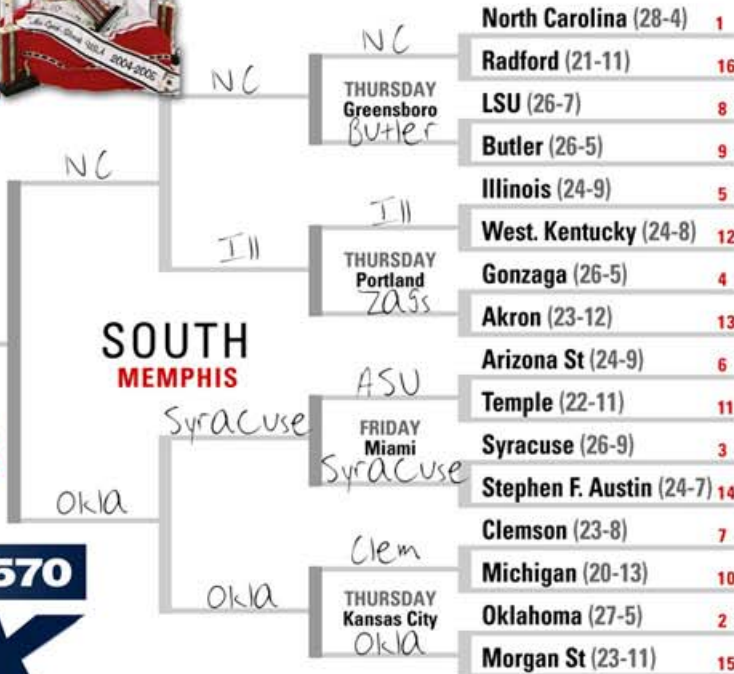

2009 NCAA MEN'S TOURNAMENT

- 1 Louisville (28-5)
- 16 Ala. St / Morehead St
- 8 Ohio St (22-10)
- 9 Siena (26-7)
- 5 Utah (24-9)
- 12 Arizona (19-13)
- 4 Wake Forest (24-6)
- 13 Cleveland St (25-10)
- 6 West Virginia (23-11)
- 11 Dayton (26-7)
- 3 Kansas (25-7)
- 14 North Dakota St (26-6)
- 7 Boston College (22-11)
- 10 USC (21-12)
- 2 Michigan St (26-6)
- 15 Robert Morris (24-10)

MIDWEST INDIANAPOLIS

- 1 Connecticut (27-4)
- 16 Chattanooga (18-16)
- 8 BYU (25-7)
- 9 Texas A&M (23-9)
- 5 Purdue (25-9)
- 12 Northern Iowa (23-10)
- 4 Washington (25-8)
- 13 Mississippi St (23-12)
- 6 Marquette (24-9)
- 11 Utah St (30-4)
- 3 Missouri (28-6)
- 14 Cornell (21-9)
- 7 California (22-10)
- 10 Maryland (20-13)
- 2 Memphis (31-3)
- 15 Cal St Northridge (17-13)

WEST GLENDALE, AZ

NATIONAL CHAMPION
 DETROIT • APRIL 6
M State

Steve's Picks

RADIO 570
WNAX

EAST BOSTON

SOUTH MEMPHIS

- Pittsburgh (28-4) 1
- East Tenn. St (23-10) 16
- Oklahoma St (22-11) 8
- Tennessee (21-12) 9
- Florida St (25-9) 5
- Wisconsin (19-12) 12
- Xavier (25-7) 4
- Portland St (23-9) 13
- UCLA (25-8) 6
- VCU (24-9) 11
- Villanova (26-7) 3
- American (24-7) 14
- Texas (22-11) 7
- Minnesota (22-10) 10
- Duke (28-6) 2
- Binghamton (23-8) 15

- North Carolina (28-4) 1
- Radford (21-11) 16
- LSU (26-7) 8
- Butler (26-5) 9
- Illinois (24-9) 5
- West. Kentucky (24-8) 12
- Gonzaga (26-5) 4
- Akron (23-12) 13
- Arizona St (24-9) 6
- Temple (22-11) 11
- Syracuse (26-9) 3
- Stephen F. Austin (24-7) 14
- Clemson (23-8) 7
- Michigan (20-13) 10
- Oklahoma (27-5) 2
- Morgan St (23-11) 15